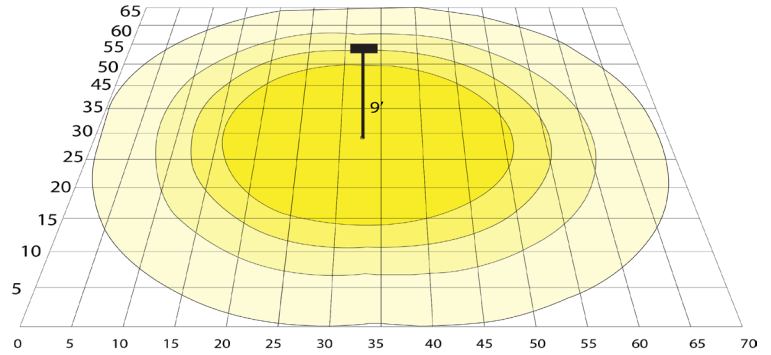

Photometrics: GPC-60-100W-MCTP

BUD Rating: B3-U4-G3

100W 5000K, Area 65'x 70' Mounting Height: 9'