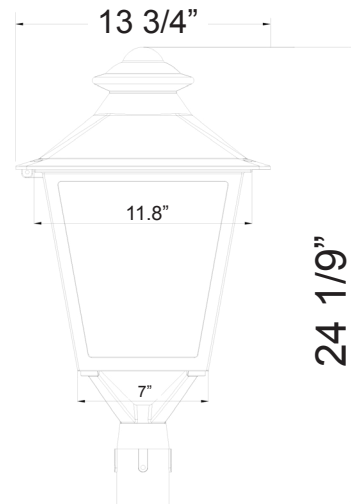

24 1/9"(H) x 13 3/4"(W)

Ideal for Residential Landscaping, Commercial Landscaping, Public Parks and Gardens, Pathway Lighting, Architectural Highlights, Hospitality and Outdoor Dining And Residential Communities.

## Other Views:

Lens View  
Power & CCT Switches

Bottom View  
Inside Diameter: 2-3/4"