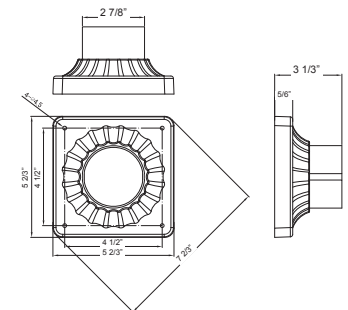

## Other Views:

Lens View  
Power & CCT Switches

Bottom View  
Inside Diameter: 2-3/4"

PT-GPC-PCLF = FACTORY-INSTALLED FROSTED POLYCARBONATE LENSES ON ALL 4 SIDES OF THE FIXTURE, AND BOTTOM OF THE FIXTURE

PT-GPC-PCLC = FACTORY-INSTALLED CLEAR POLYCARBONATE LENS ON THE

BOTTOM OF THE FIXTURE, AND BOTTOM OF THE FIXTURE

## FACTORY INSTALLED OPTION:

GPC-PCLF  
Shown with Frosted Lens

OPT-LF3-PCK  
Twist-Lock Photocell on Top

GPC-SH  
Shown with Shield

PML-BASE-BK  
DECORATIVE PIER MOUNT BASE FOR  
POST TOP LIGHTS -BLACK

5 2/3"(H) X 5 2/3"(W) X 3 1/3"(D)