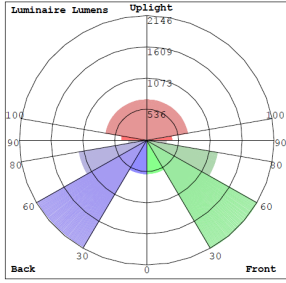

Photometrics: GPC-60-100W-MCTP

BUD Rating: B3-U4-G3

100W 5000K, Area 65'x 70' Mounting Height: 9'