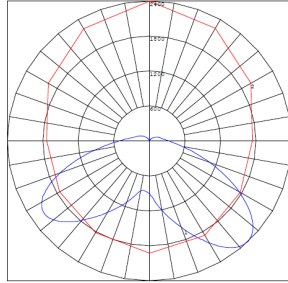

Photometrics: GPC-60-100W-MCTP

BUD Rating: B3-U4-G3

100W 5000K, Area 65'x 70' Mounting Height: 9'